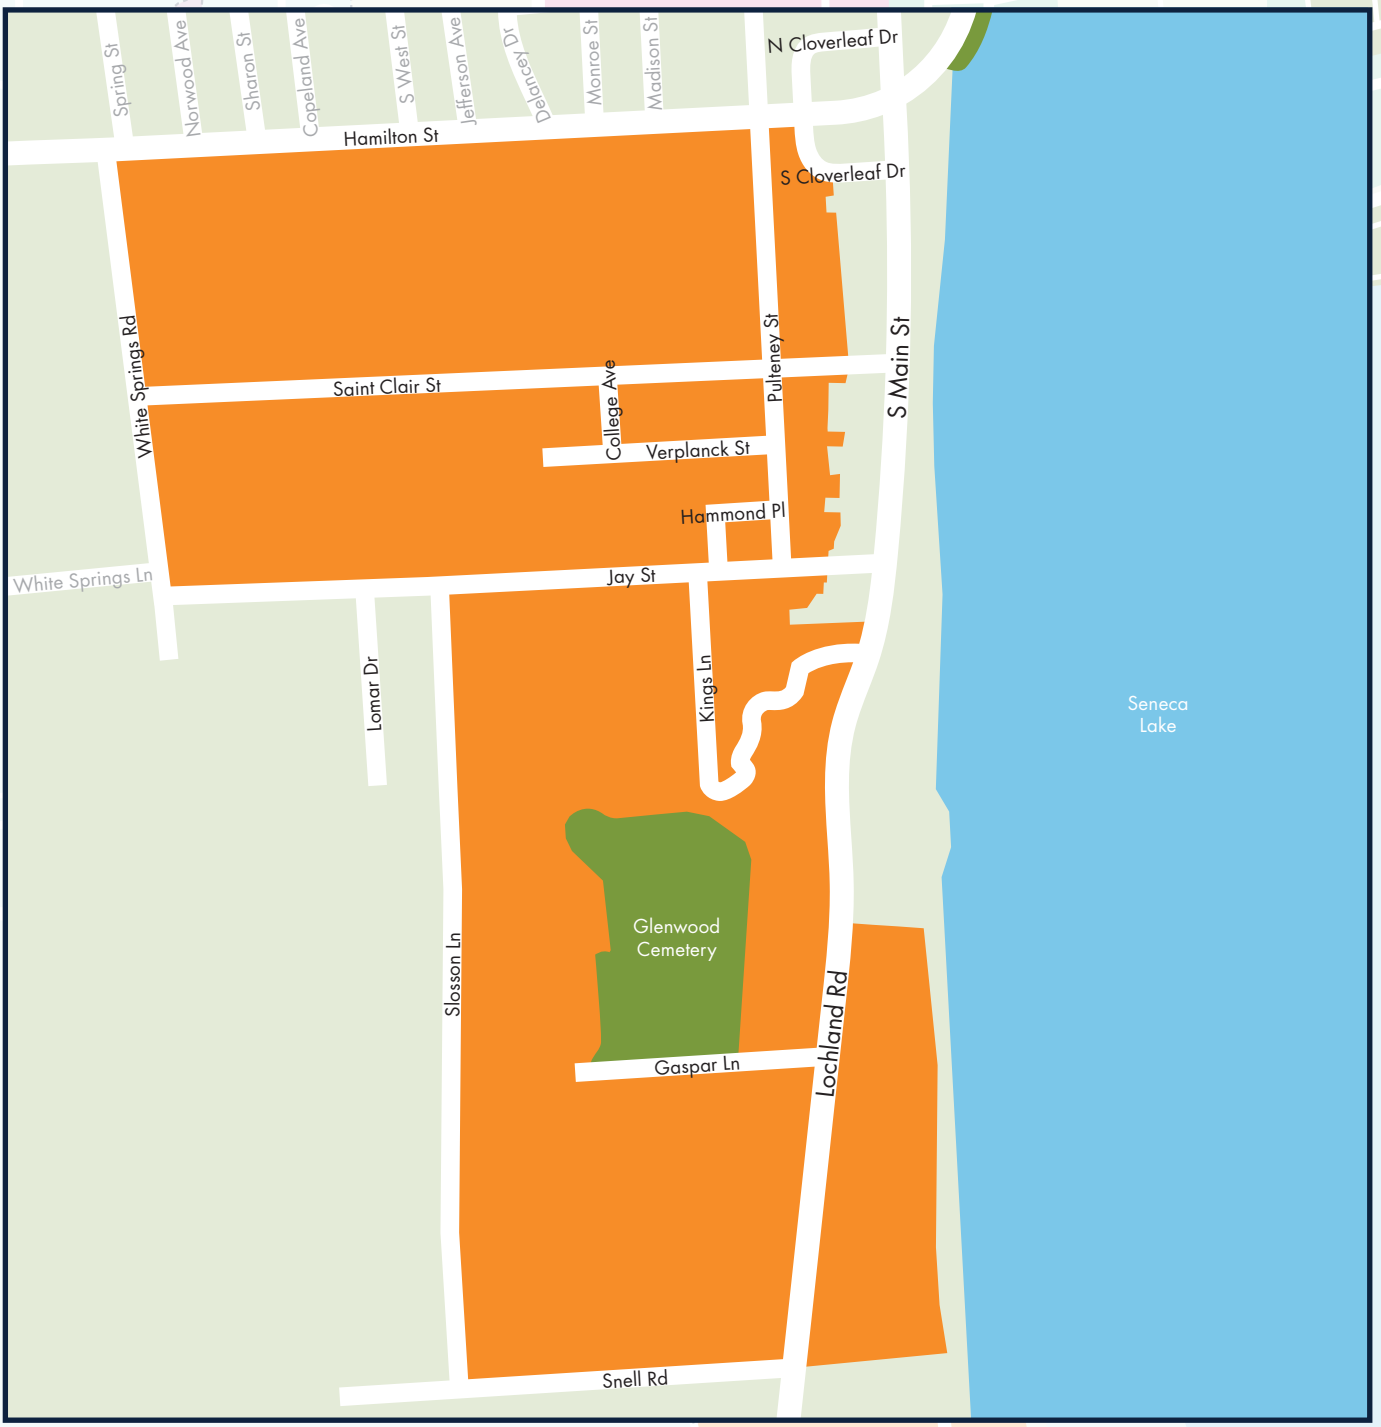

# South Lake

Scale in Miles  
1 Inch = 0.1 Mile