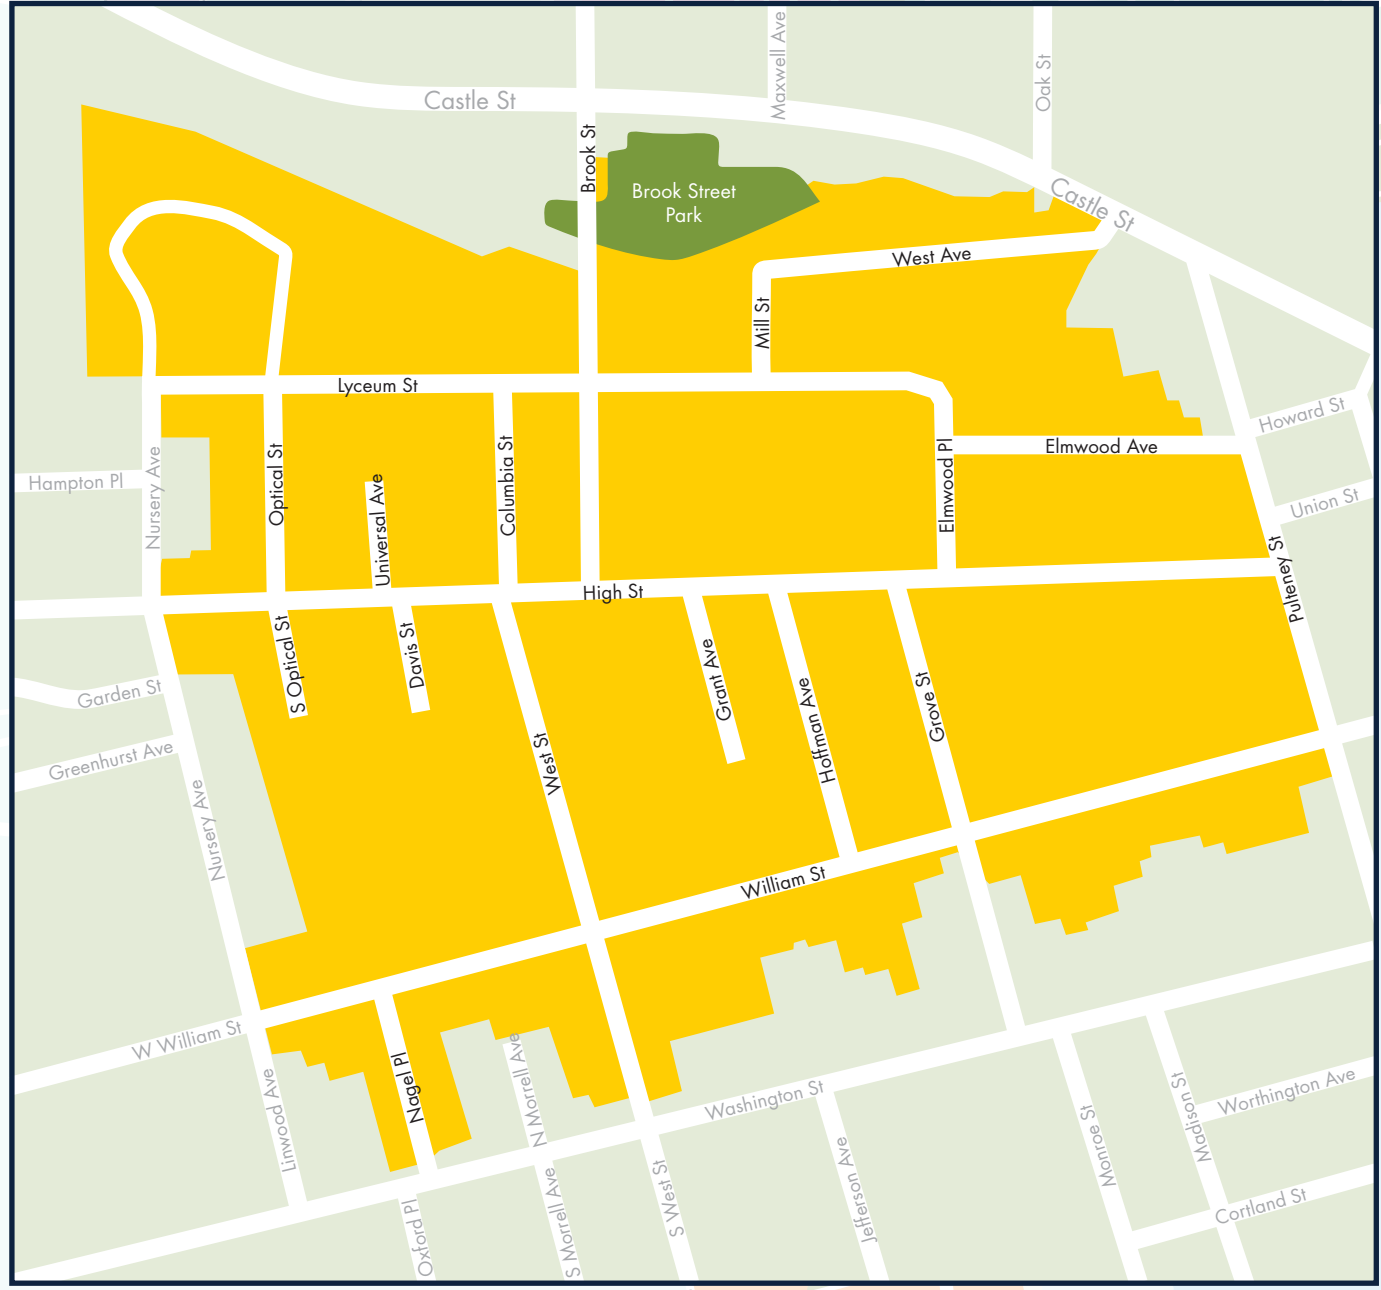

Hildreth Hill

Scale in Miles
1 Inch = 0.1 Mile